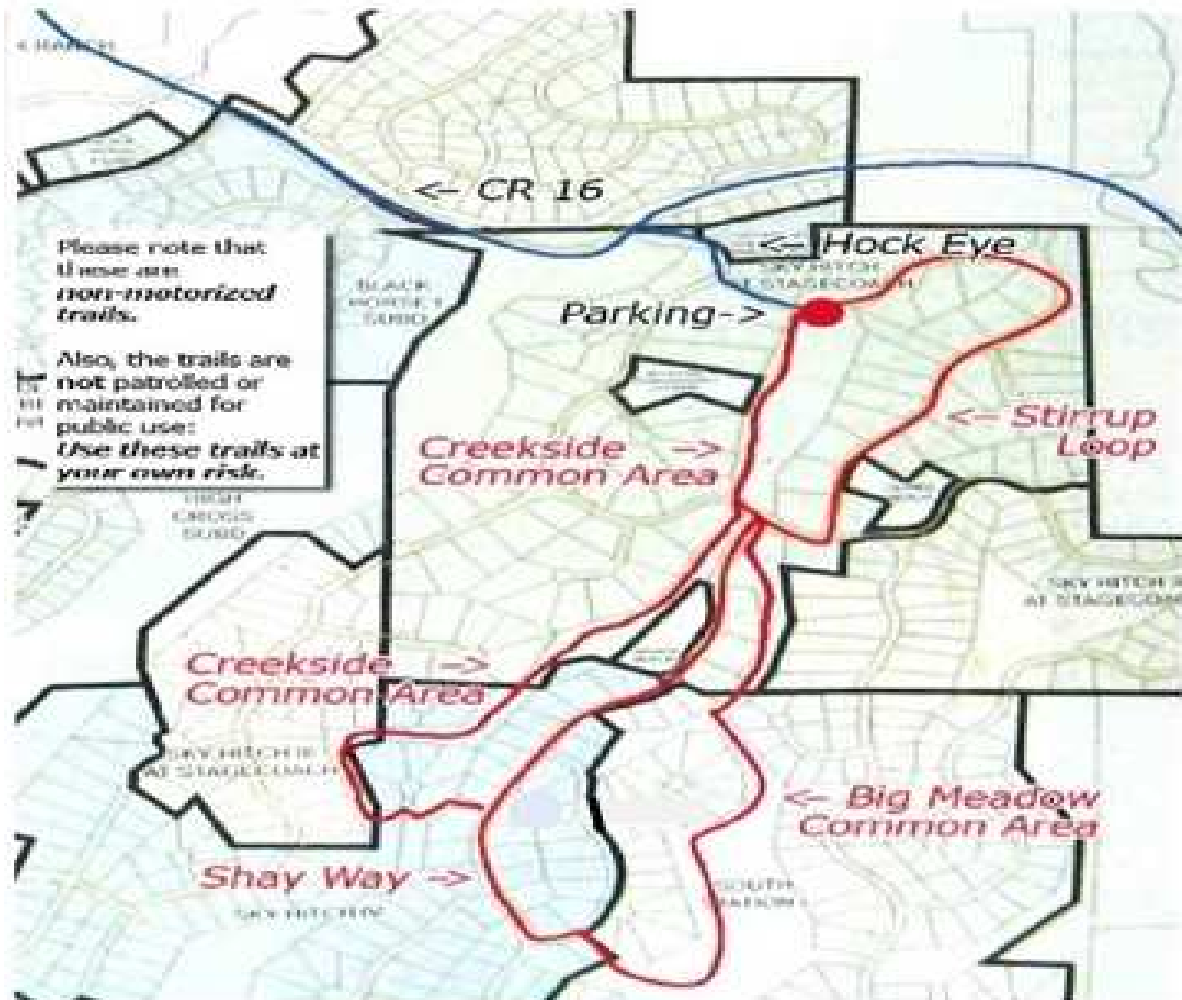

STAGECOACH NORDIC TRAIL MAP

TAKE COUNTY ROAD 16A TOWARDS LYNX PASS
AT APPROXIMATELY 7.4 MILES TAKE A RIGHT ON HOCH-EYE WAY
TURN LEFT ON STIRRUP WAY AND THE PARKING PAD WILL BE JUST ON YOUR RIGHT

BE SAFE AND HAVE FUN