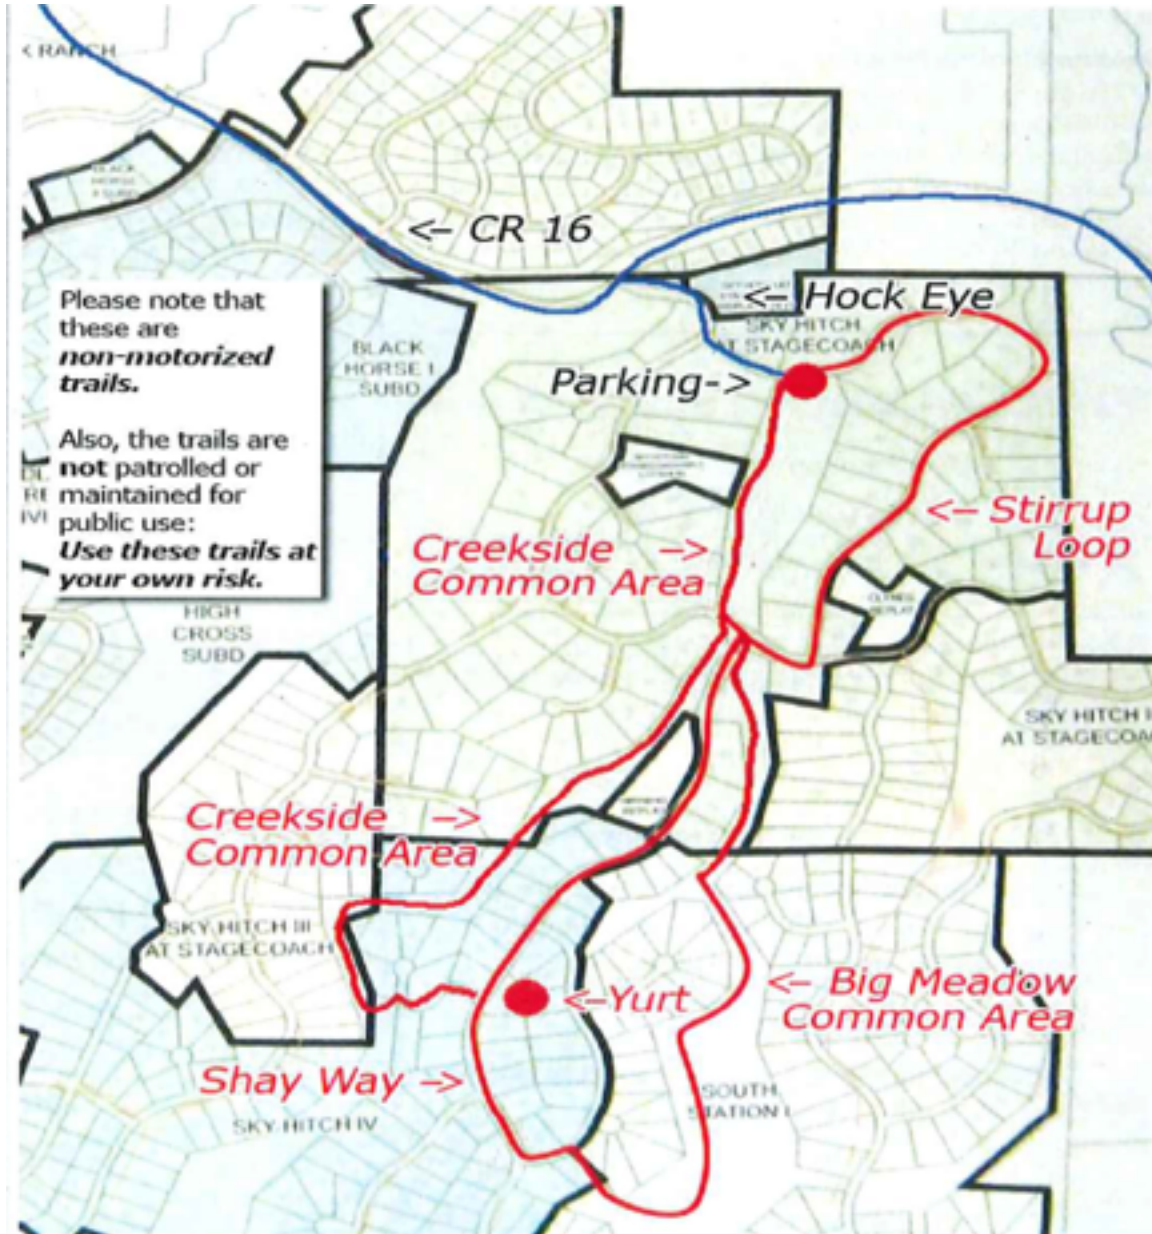

STAGECOACH NORDIC TRAIL MAP

TAKE COUNTY ROAD 16A towards LYNX PASS
AT APPROXIMATELY 7.4 MILES TAKE A RIGHT ON HOCH-EYE WAY
TURN LEFT ON STIRRUP WAY AND THE PARKING PAD WILL BE JUST ON YOUR RIGHT

BE SAFE AND HAVE FUN